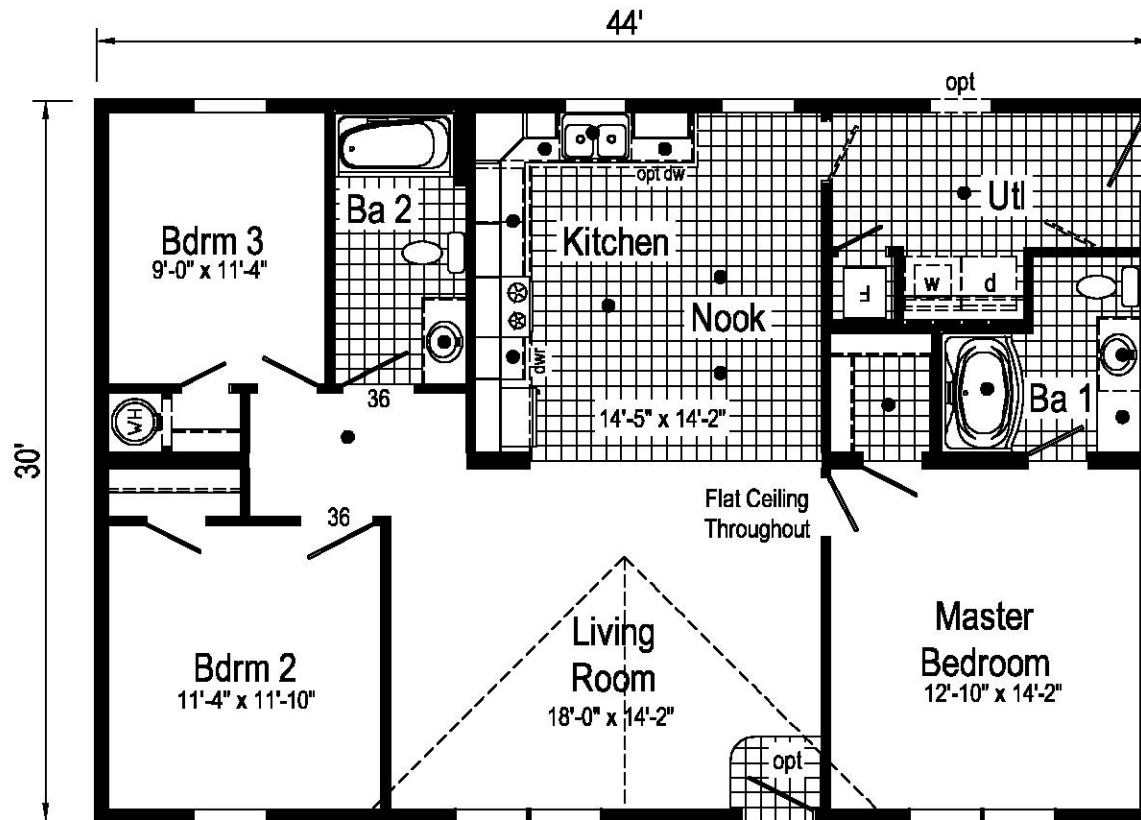

**Optional Kitchen & Nook
Drywall Soffit with Wood
Ceiling Beams**

Additional can lights as shown.

Opt. Double Lav
Base with Drawers

1B1001-V 3244 Approx. 1320 Sq. Ft.

● = Std. can light

Grayson Max 32

Builder: R-Anell Housing Group, LLC - Subsidiary of The Commodore Corp.

Callout:
3244

Revisions	
Date	Number

Scale:
1/8" = 1'-0"

Date:
2-28-19

Cust: -

Model/Eng. No.:

1B1001-V

Title: Literature